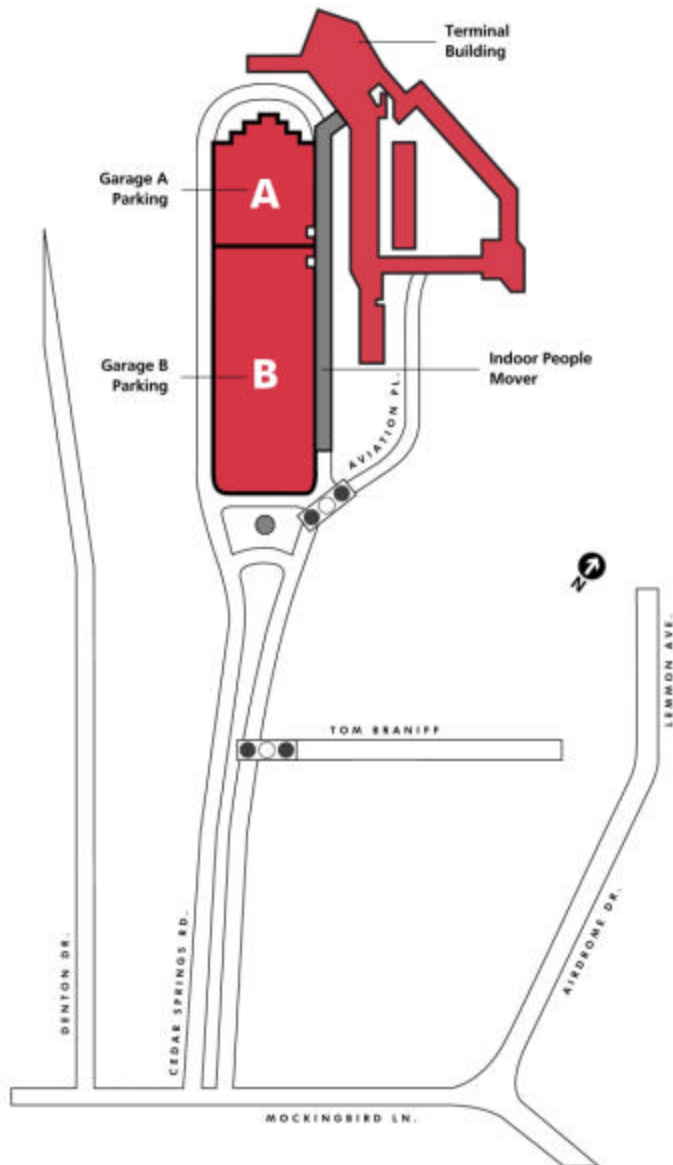

Covered, Close, Convenient & Now Completed

Now, offering you more parking spaces than ever before!

Choose from these options:

- **Garage A** (Closest to Terminal)
Up to \$10 per day
- **Garage B**
Up to \$7 per day
With indoor people mover for convenient access to Terminal!

ADA accessible parking spaces available at each of the above facilities.

Tune your radio to 1580 AM for constant parking vacancy information (within 3-5 miles of Love Field)