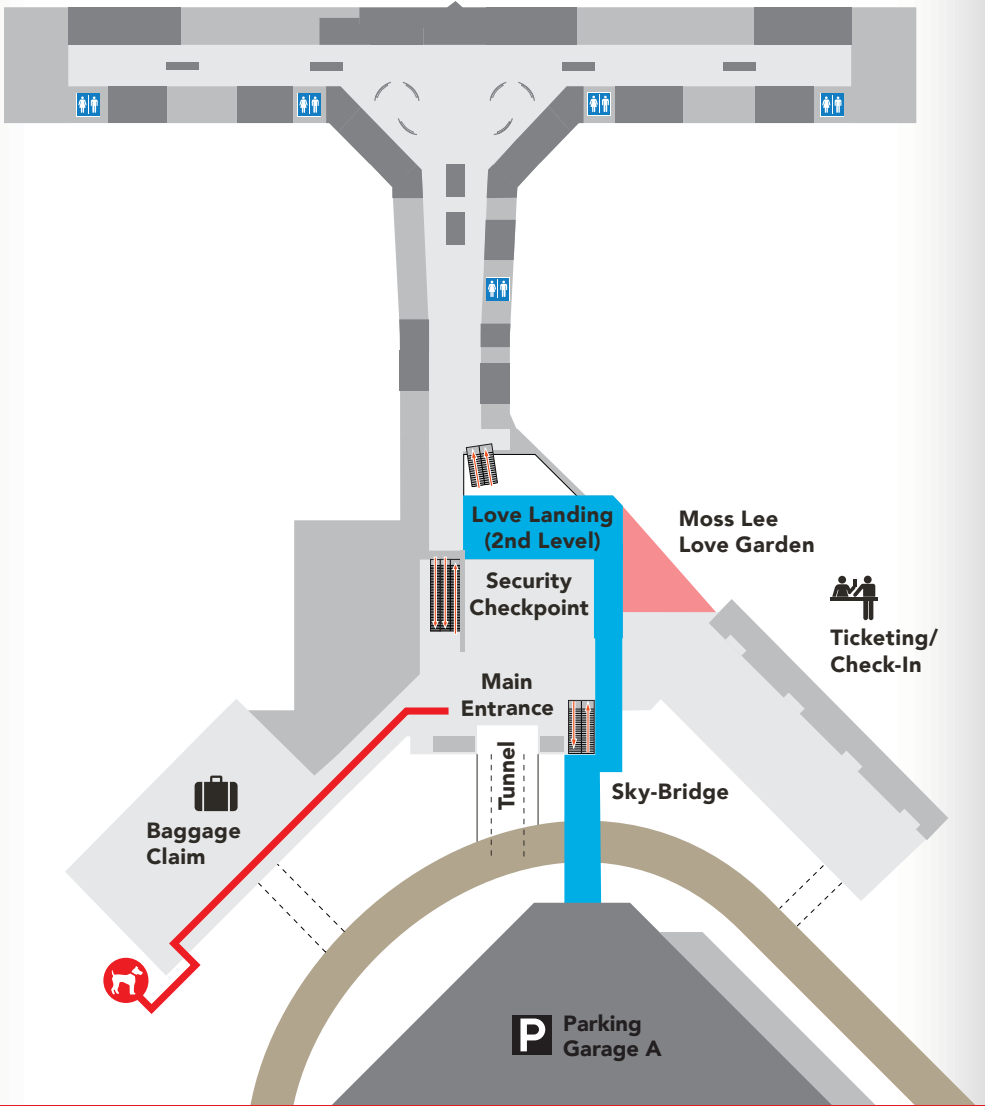

# WE HAVE A NEW PET RELIEF AREA!

Please only use the designated  
areas for all pet relief needs  
while here at Dallas Love Field

Take  
Your Pet

Follow the Map  
on the  
Reverse Side

LOVE | EVOLUTION

[www.LoveEvolution.info](http://www.LoveEvolution.info)

## PET RELIEF AREA

1. Take a Right towards the Baggage Claim
2. Pass by the Rental Car Counters to Baggage Claim
3. Walk to furthest Exit Door on the Left
4. Exit to Curbside Pickup and take a Right
5. Pet Relief Area will be around the Corner

In Accordance with the City of Dallas Ordinances #12856 & #24859